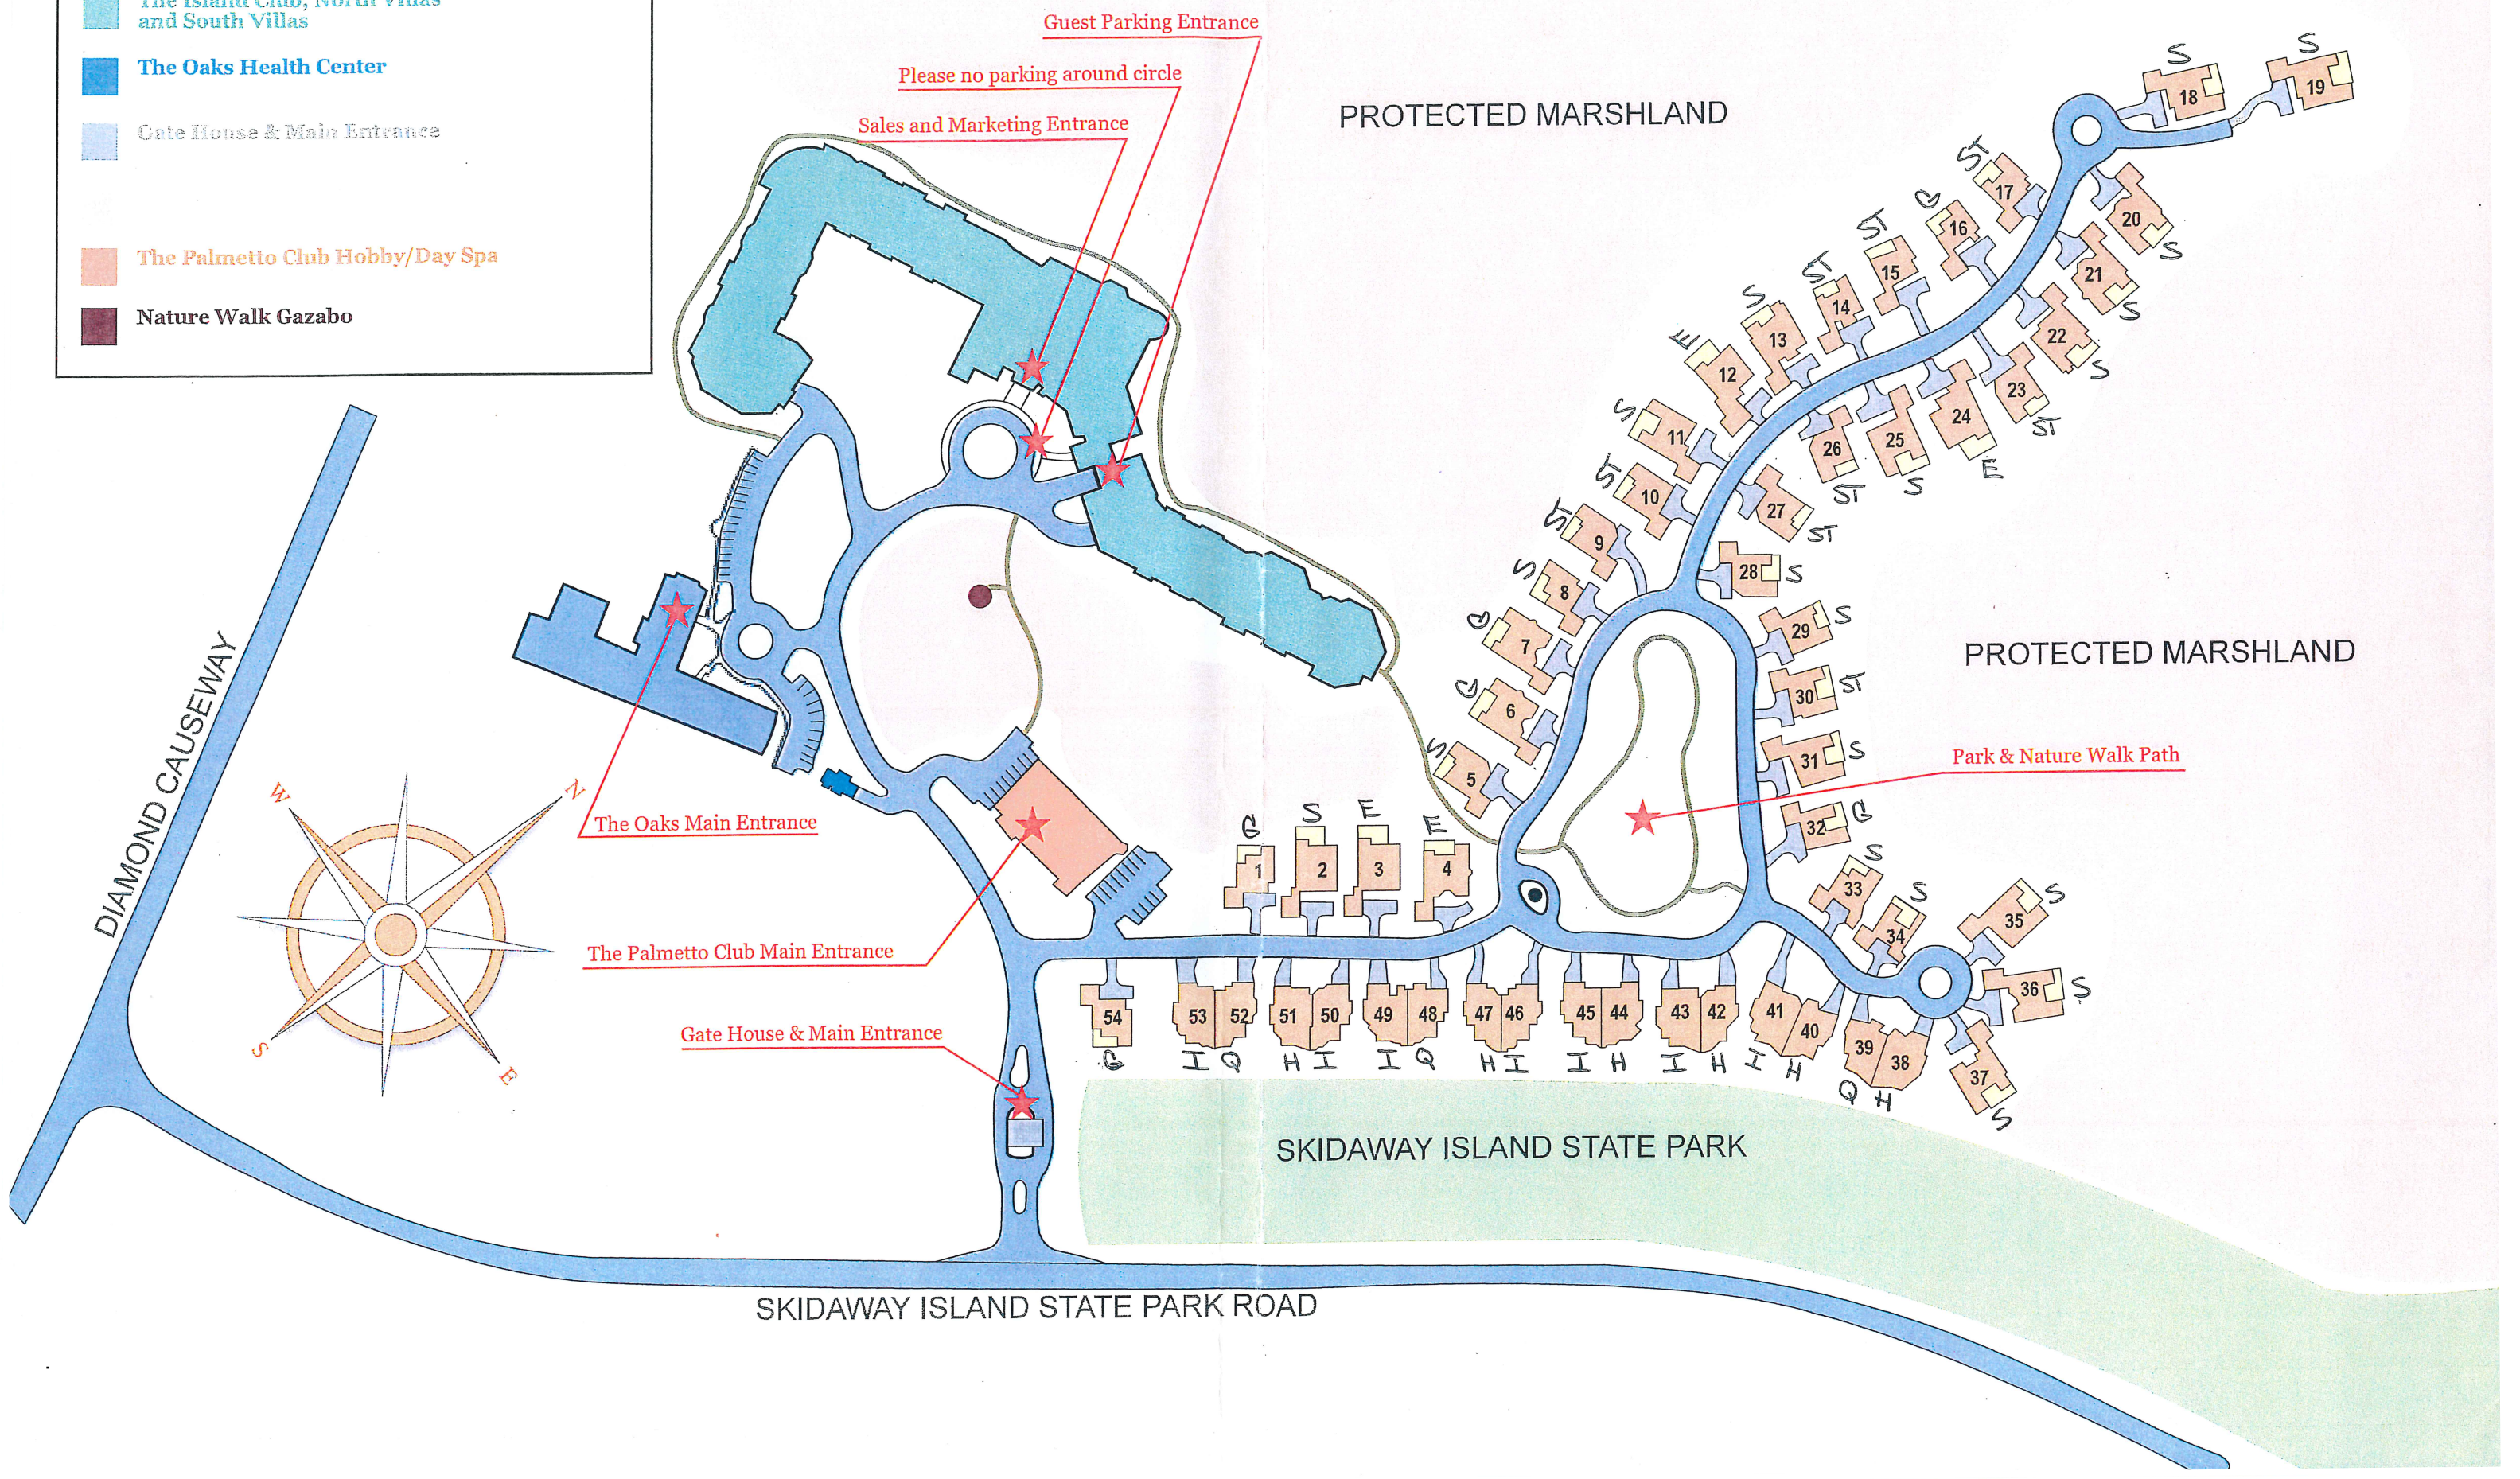

- The Island Club, North Villas and South Villas
- The Oaks Health Center
- Gate House & Main Entrance
- The Palmetto Club Hobby/Day Spa
- Nature Walk Gazabo

Guest Parking Entrance
 Please no parking around circle
 Sales and Marketing Entrance

The Oaks Main Entrance

The Palmetto Club Main Entrance

Gate House & Main Entrance

PROTECTED MARSHLAND

PROTECTED MARSHLAND

Park & Nature Walk Path

SKIDAWAY ISLAND STATE PARK

SKIDAWAY ISLAND STATE PARK ROAD

DIAMOND CAUSEWAY