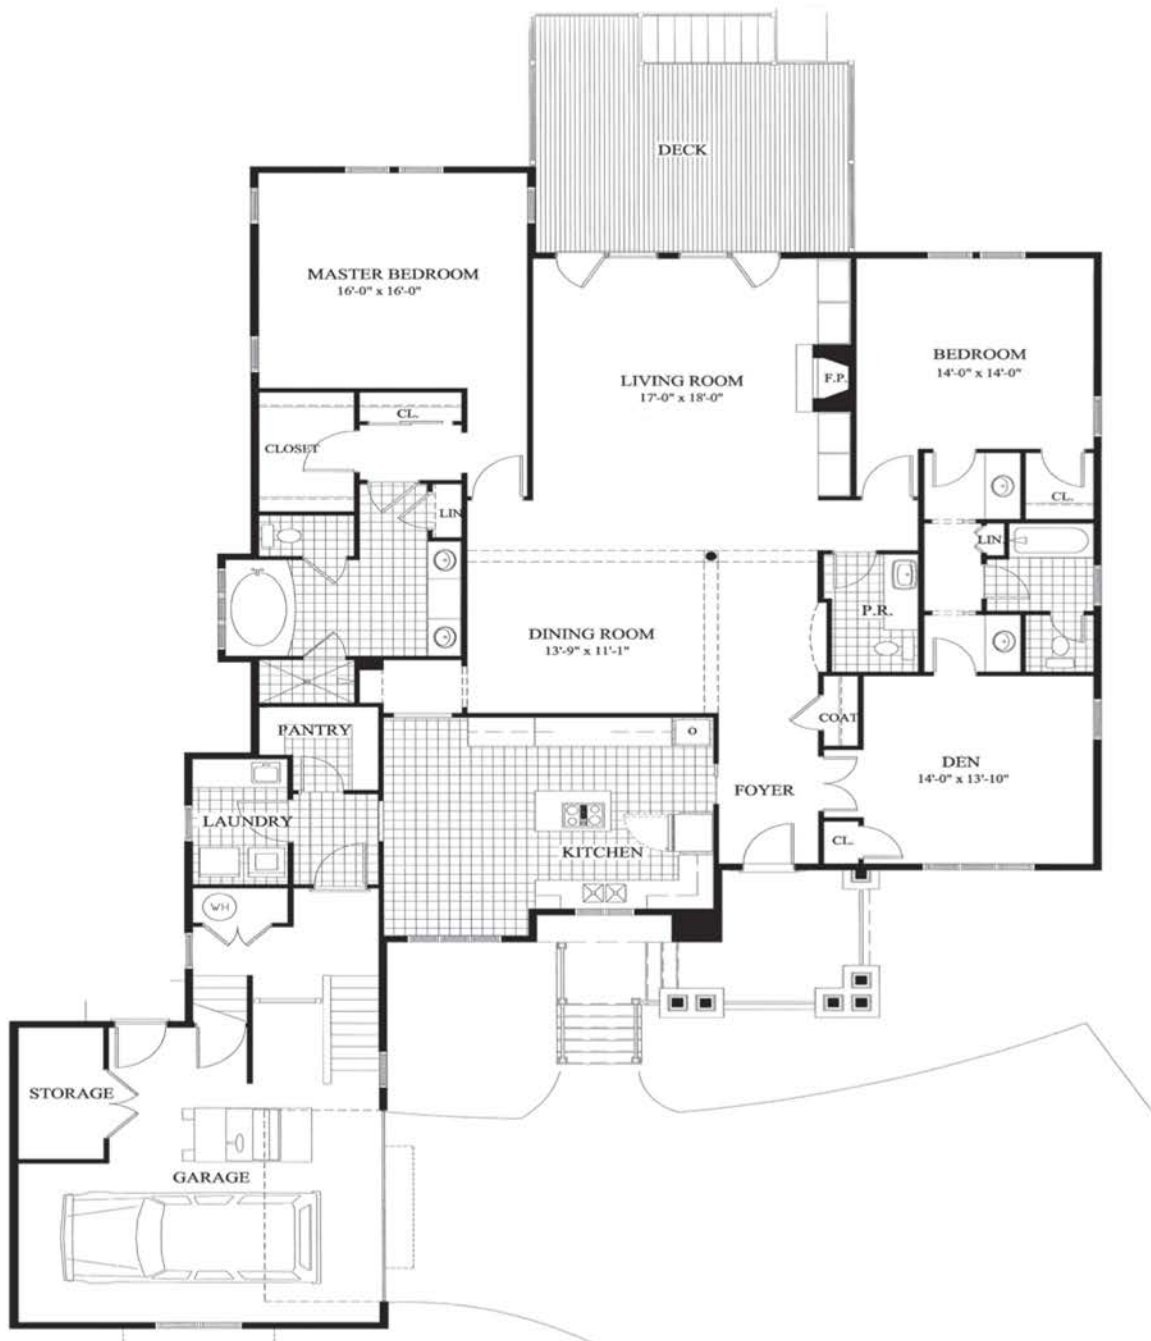

# Eagle

COTTAGE - 2 BEDROOMS LUXURY, 2.5 BATHS  
2,537 SQ. FT.

ENTRANCE FEE

MONTHLY FEE

SAVANNAH CHARM, ISLAND STYLE.