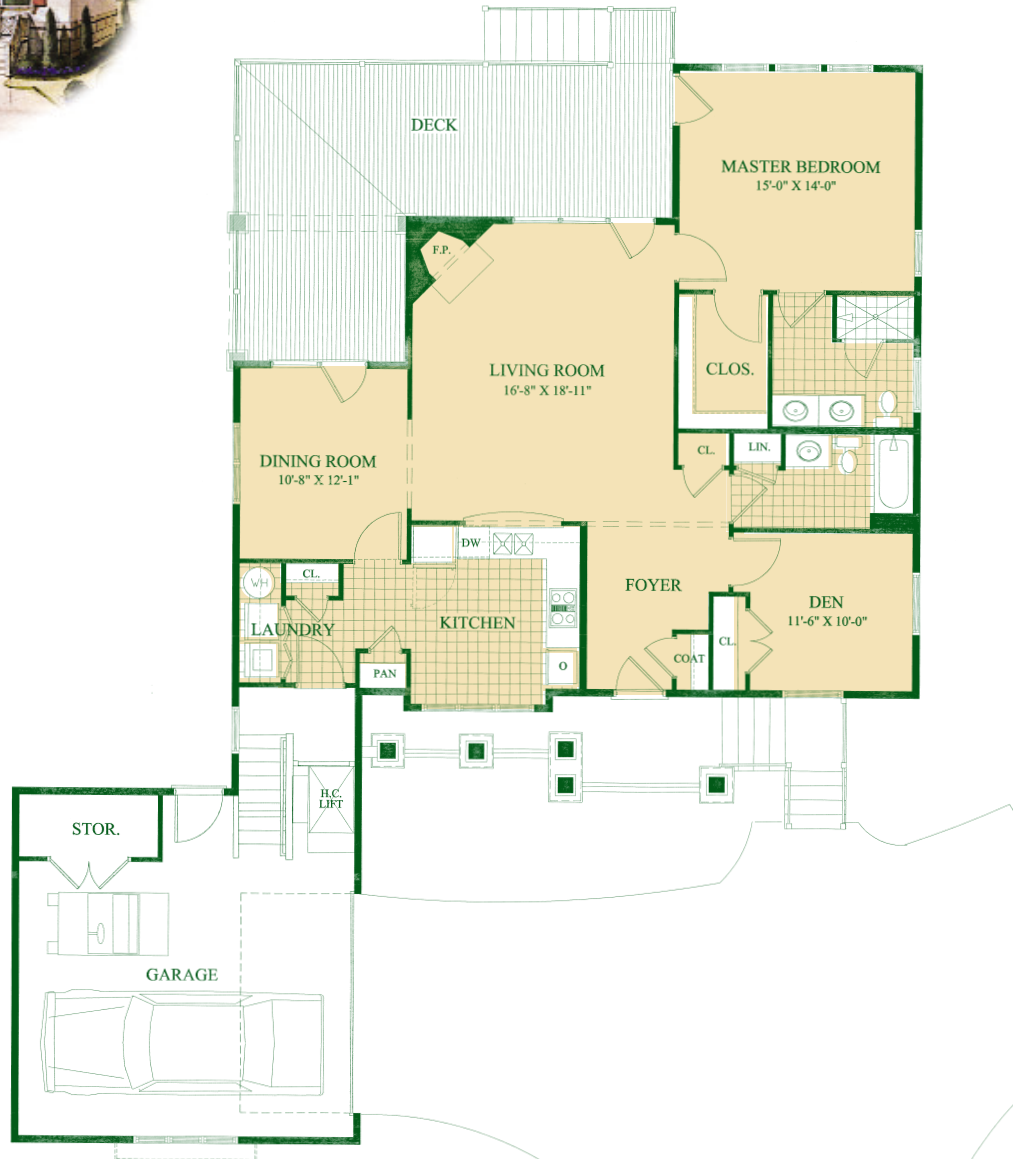

COTTAGE FLOOR PLANS

GULL - 1 BEDROOM, 2 BATHS, 1,565 SQ. FT.

These dimensions are approximate and subject to final engineering and design improvements.