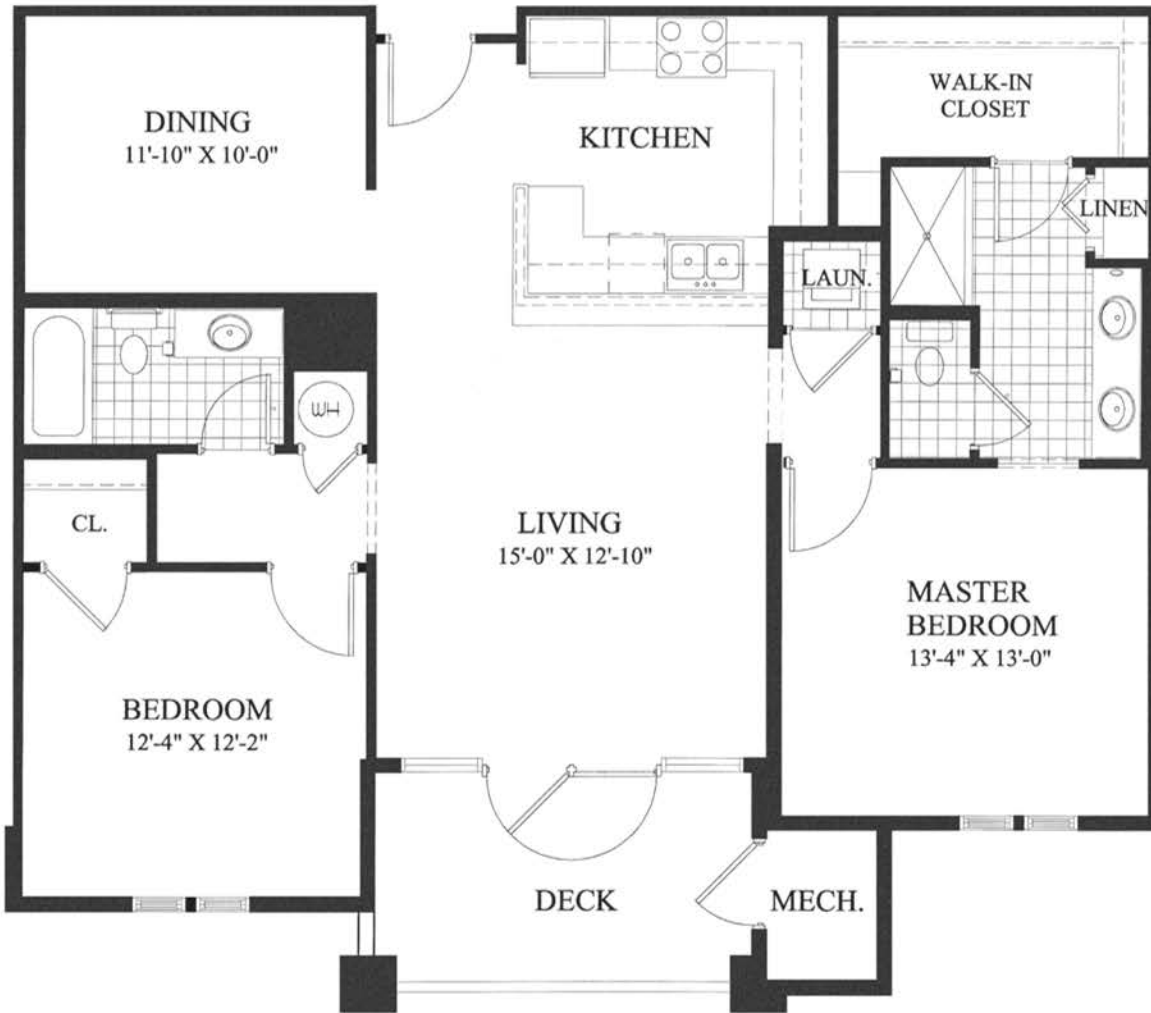

# Wassaw

APARTMENT VILLA – 2 BEDROOMS, 2 BATHS  
1,263 SQ. FT.

ENTRANCE FEE

MONTHLY FEE

SAVANNAH CHARM, ISLAND STYLE.